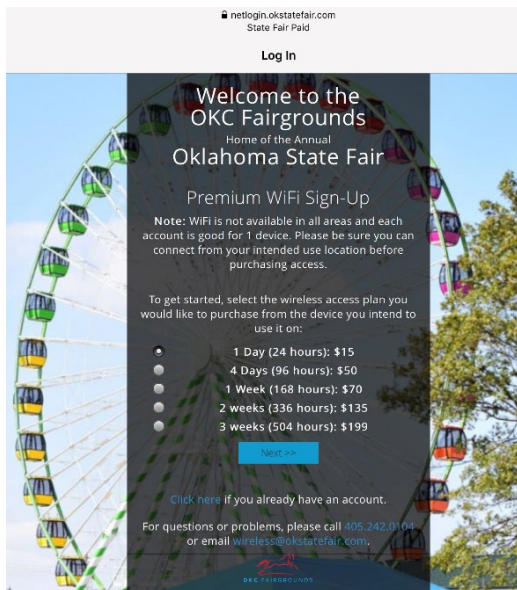

OKC Fairgrounds

If you need Wi-Fi connectivity for a point-of-sale device that cannot connect to an open hotspot, please see our OKC Fairgrounds Internet Order Form.

Premium Wi-Fi Instructions

Premium Wi-Fi is limited to 20 Mbps download / 10 Mbps upload speeds.

1. Using the device you wish to purchase premium access for, connect to “State Fair Paid.”
  Note: Premium account purchases are only good for one (1) device.
2. Depending on your device, the hotspot sign-up page may appear automatically. If it does not, launch a web browser and attempt to navigate to your destination of choice.
3. Select your plan of choice and click the “Next” button.