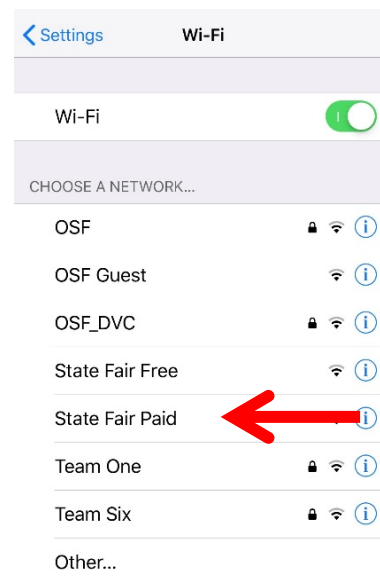

OKC Fairgrounds

If you need Wi-Fi connectivity for a point-of-sale device that cannot connect to an open hotspot, please see our OKC Fairgrounds Internet Order Form.

Premium Wi-Fi Instructions

Premium Wi-Fi is limited to 20 Mbps download / 10 Mbps upload speeds.

1. Using the device you wish to purchase premium access for, connect to “State Fair Paid.”
  Note: Premium account purchases are only good for one (1) device.
2. Depending on your device, the hotspot sign-up page may appear automatically. If it does not, launch a web browser and attempt to navigate to your destination of choice.
3. Select your plan of choice and click the “Next” button.